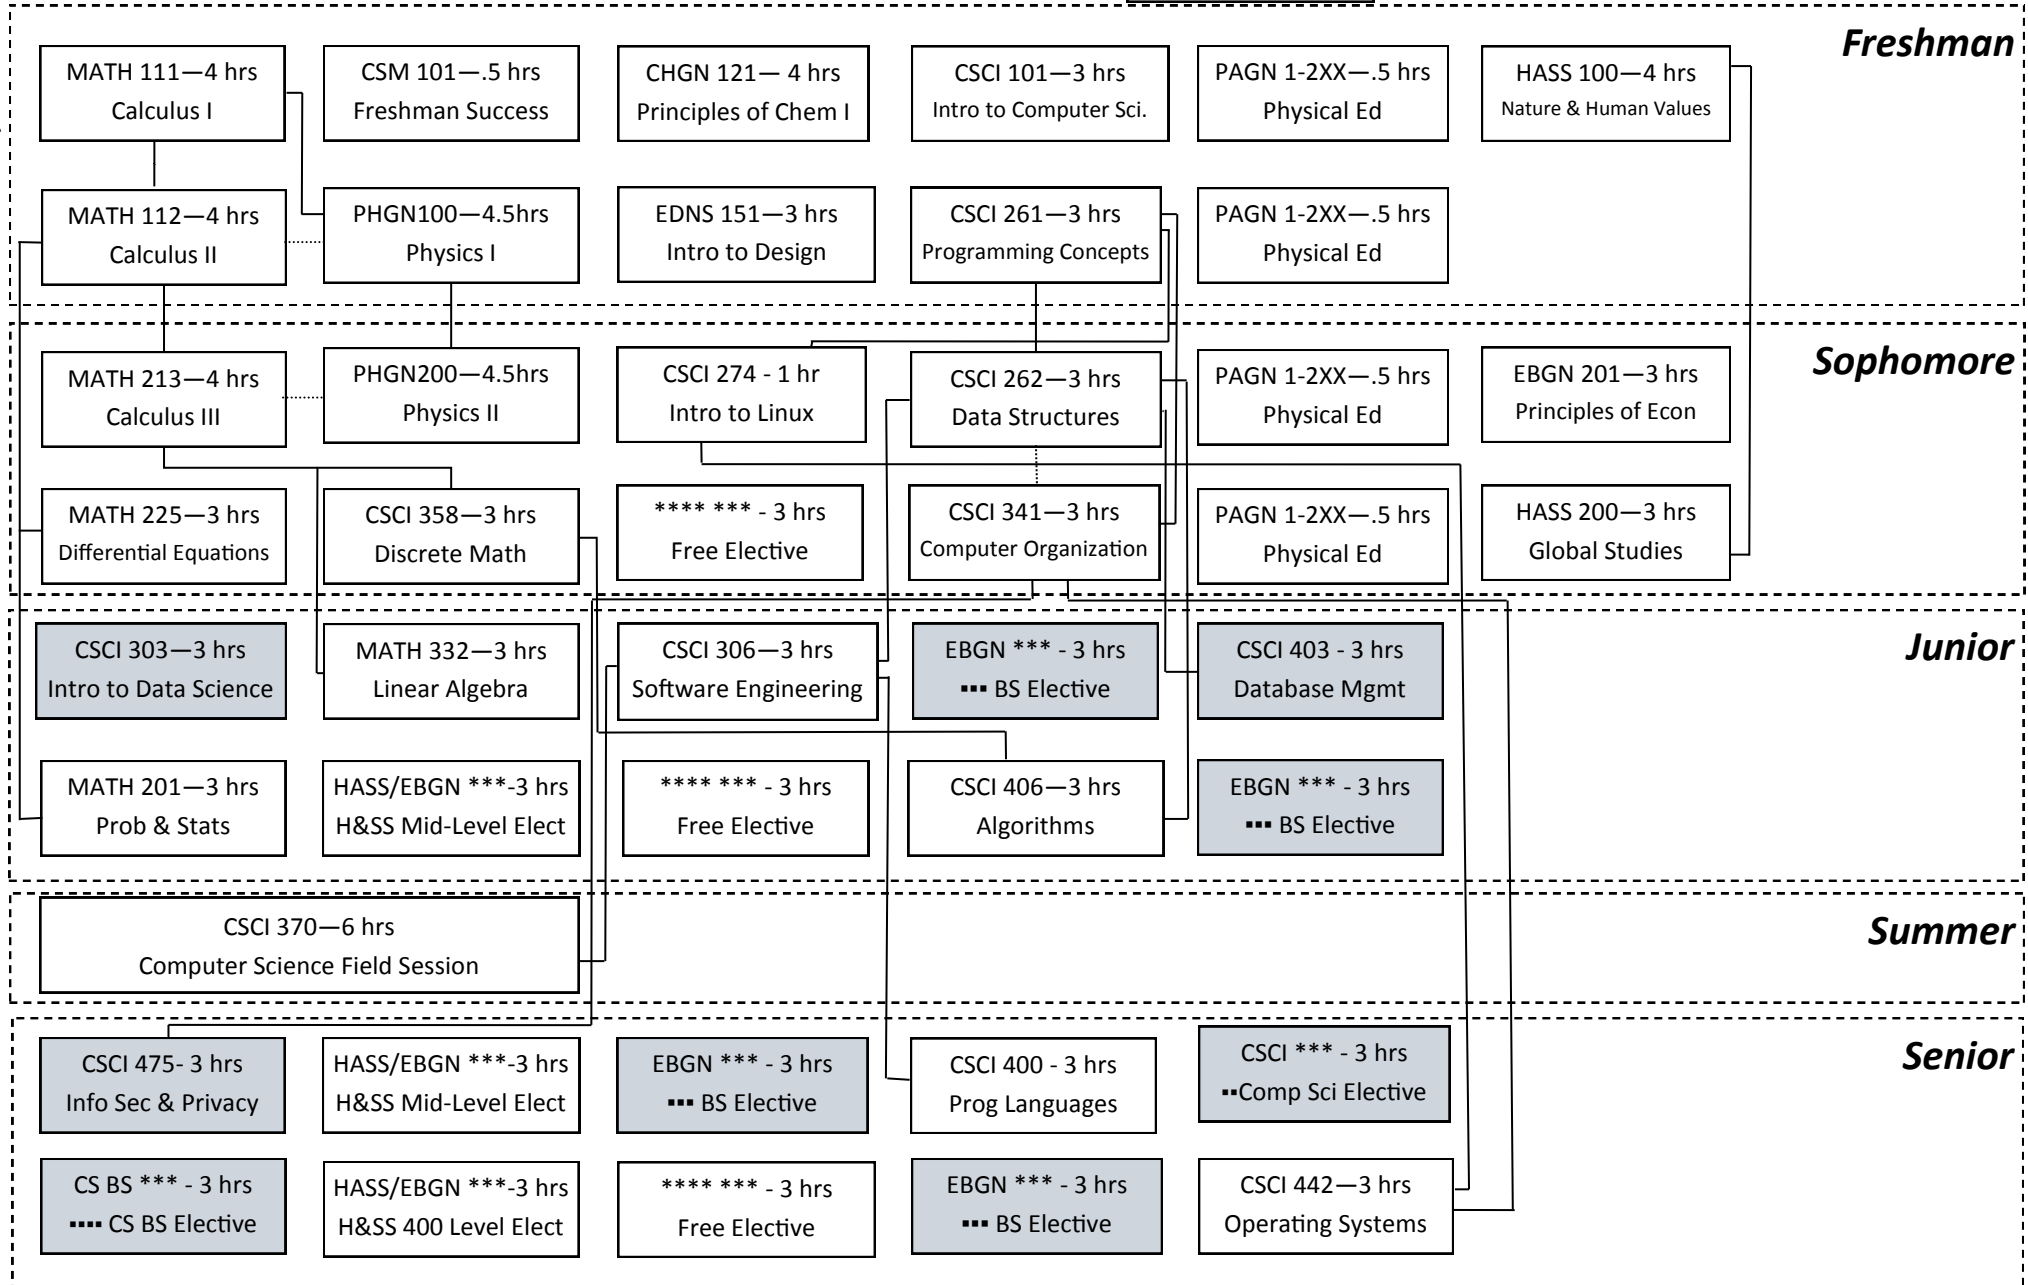

CS@Mines

2018-2019 Computer Science + Business

•• Choose from any CSCI 4XX or CSCI 5XX course, MATH307, EENG383

••• Choose from EBGN320, EBGN321, EBGN345, EBGN346, EBGN360, EBGN425, EBGN460, EBGN485

•••• CSCI445, CSCI446, CSCI448

————— Indicates Pre-requisites

..... Indicates Co-requisites

Name: _____

Advisor: _____

Mines General Education Core		
Course	Grade	Hours
MATH 111		4
MATH 112		4
MATH 213		4
MATH 225		3
CHGN 121		4
PHGN 100		4.5
PHGN 200		4.5
HASS 100		4
EBGN 201		3
EDNS 151		3
HASS 200		3
CSM 101		0.5
PAGN 1-2XX		0.5
PAGN 1-2XX		0.5
PAGN 1-2XX		0.5
PAGN 1-2XX		0.5
MATH 201		3

Mines General Education Core (cont.)		
Course	Grade	Hours
Free Elective		3
Free Elective		3
Free Elective		3
HASS/EBGN		3
HASS/EBGN		3
HASS/EBGN		3
		64.5

Business Emphasis		
Course	Grade	Hours
CSCI 303		3
BS Elective		3
BS Elective		3
CSCI 403		3
CSCI 475		3
BS Elective		3
CSCI 445,446, or 448		3
BS Elective		3
CSCI Elective		3
		27