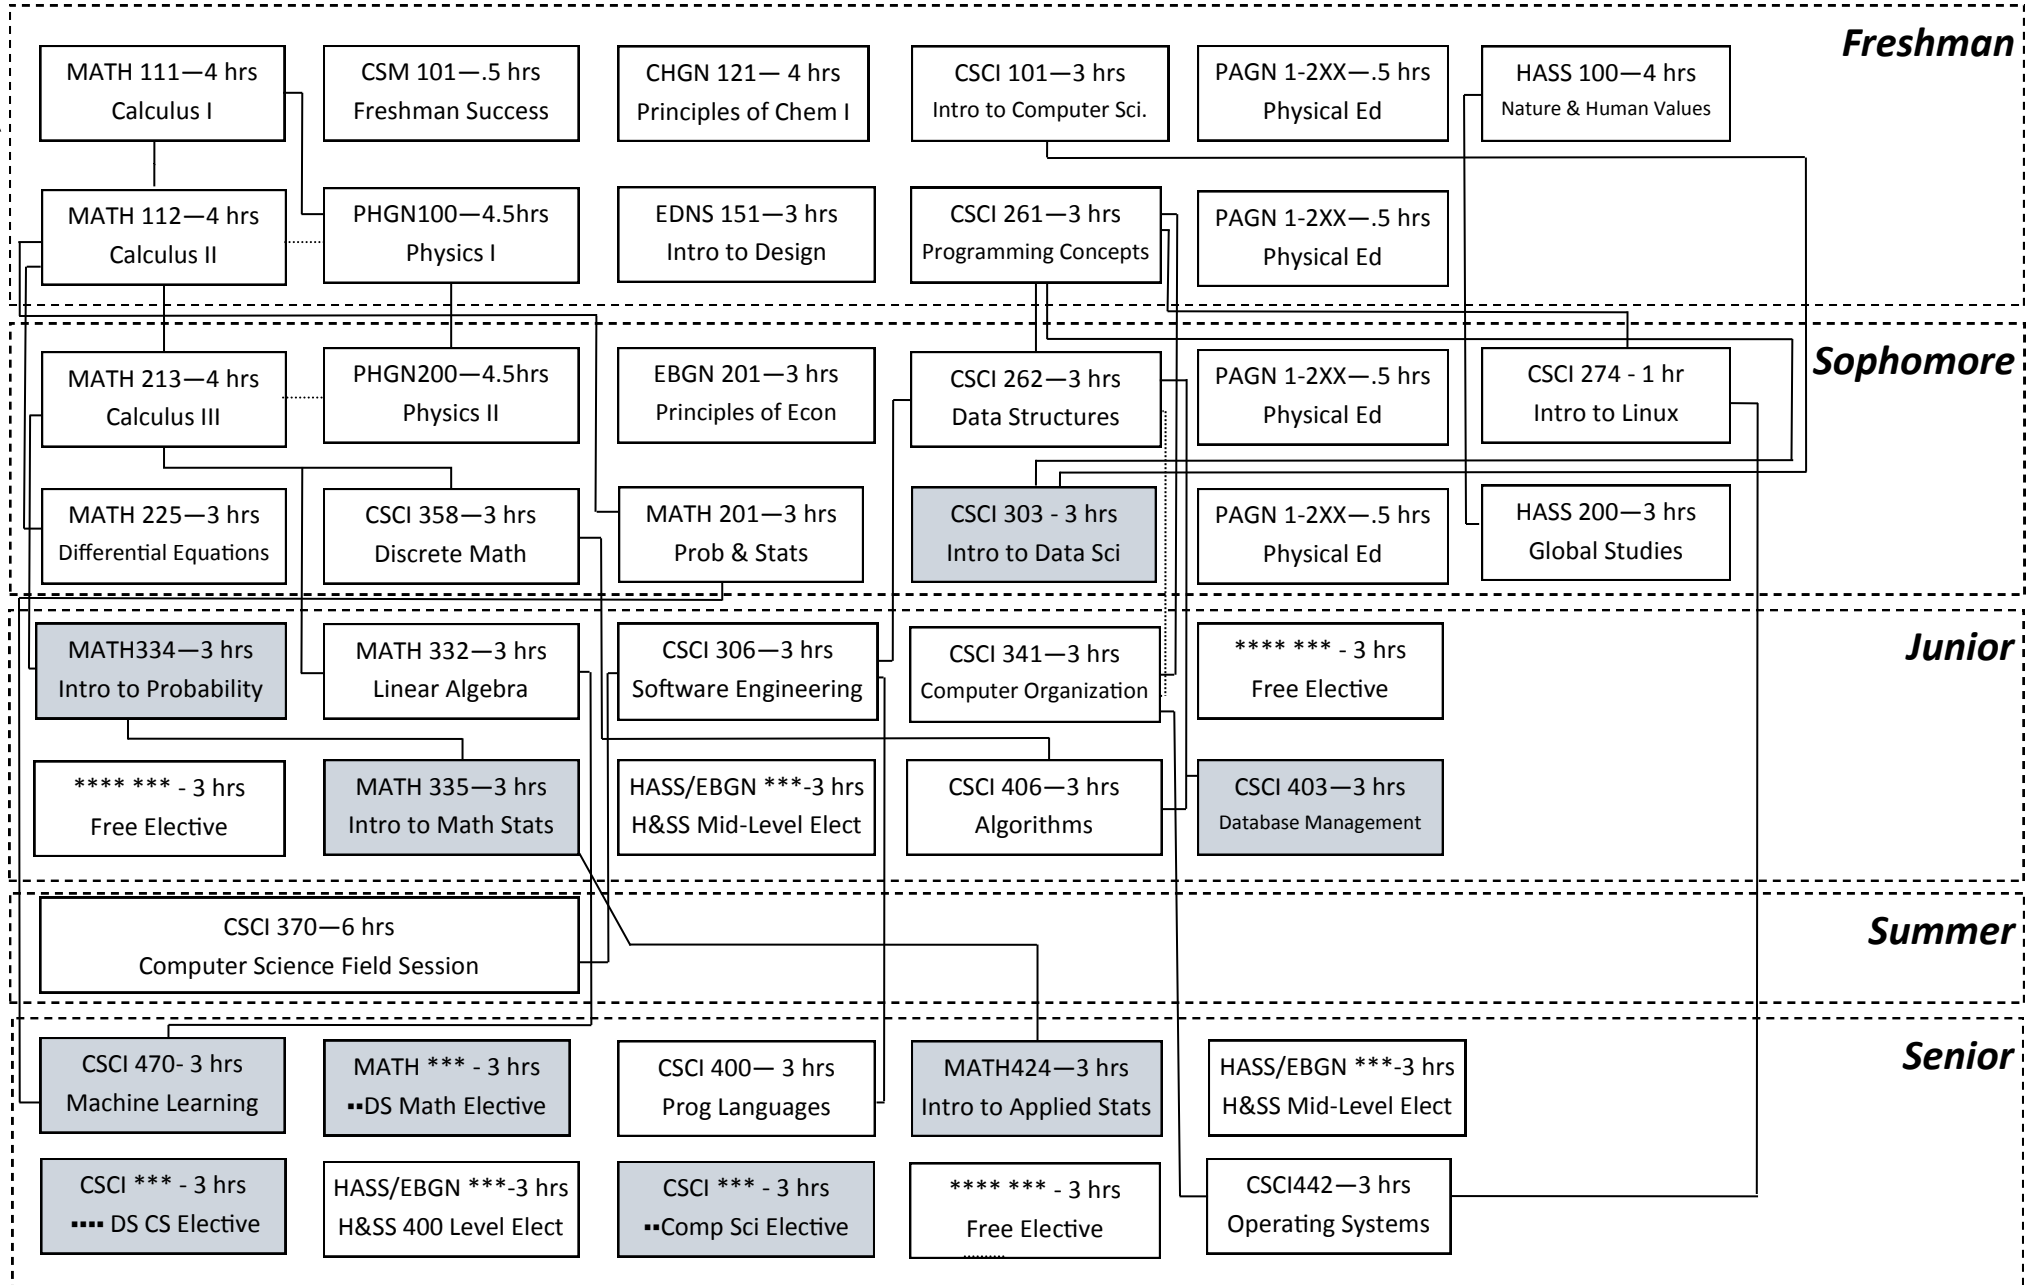

CS@ Mines

2018-2019 Computer Science + Data Science

•• Choose from MATH432, MATH436, MATH437, MATH438, MATH439

••• Choose from any CSCI4XX or CSCI5XX course, MATH307, EENG383

•••• CSCI404, CSCI423, CSCI440, CSCI474, CSCI475

————— Indicates Pre-requisites

..... Indicates Co-requisites

B.S. Computer Science + Data Science

Name: _____

Advisor: _____

Mines General Education Core		
Course	Grade	Hours
MATH 111		4
MATH 112		4
MATH 213		4
MATH 225		3
CHGN 121		4
PHGN 100		4.5
PHGN 200		4.5
HASS 100		4
EBGN 201		3
EDNS 151		3
HASS 200		3
CSM 101		0.5
PAGN 1-2XX		0.5
PAGN 1-2XX		0.5
PAGN 1-2XX		0.5
PAGN 1-2XX		0.5
MATH 201		3

Mines General Education Core (cont.)		
Course	Grade	Hours
Free Elective		3
Free Elective		3
Free Elective		3
HASS/EBGN		3
HASS/EBGN		3
HASS/EBGN		3
		64.5

Data Science Emphasis		
Course	Grade	Hours
CSCI 303		3
CSCI 470		3
CSCI 4**		3
CSCI 403		3
MATH 334		3
MATH 335		3
MATH 424		3
Data Sci Math Elec		3
Data Sci CS Elec		3
		27